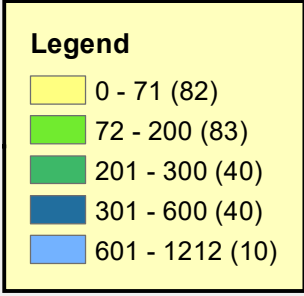

Locations lacking 25/3 Mbps

Quantity of building locations that lack access to broadband at 25/3 Mbps in each town, considering CI 2020 and RDOF grants made in 2020. Prepared by VT PSD.