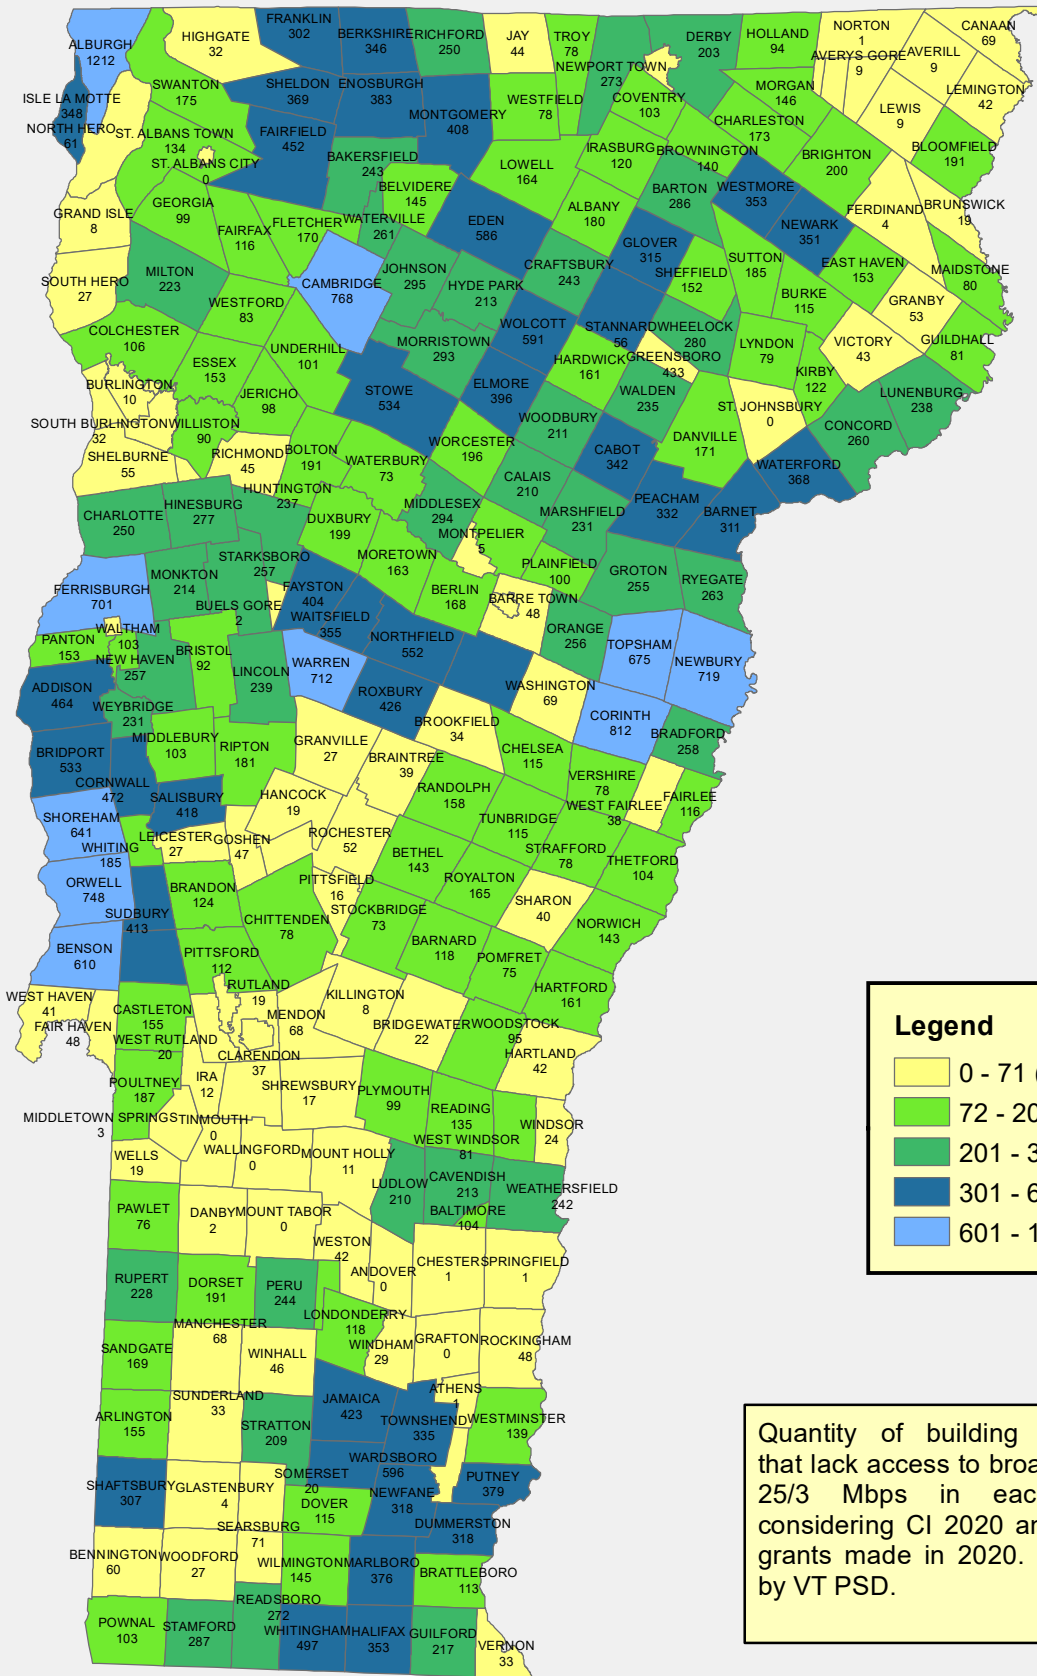

Locations lacking 25/3 Mbps

Quantity of building locations that lack access to broadband at 25/3 Mbps in each town, considering CI 2020 and RDOF grants made in 2020. Prepared by VT PSD.